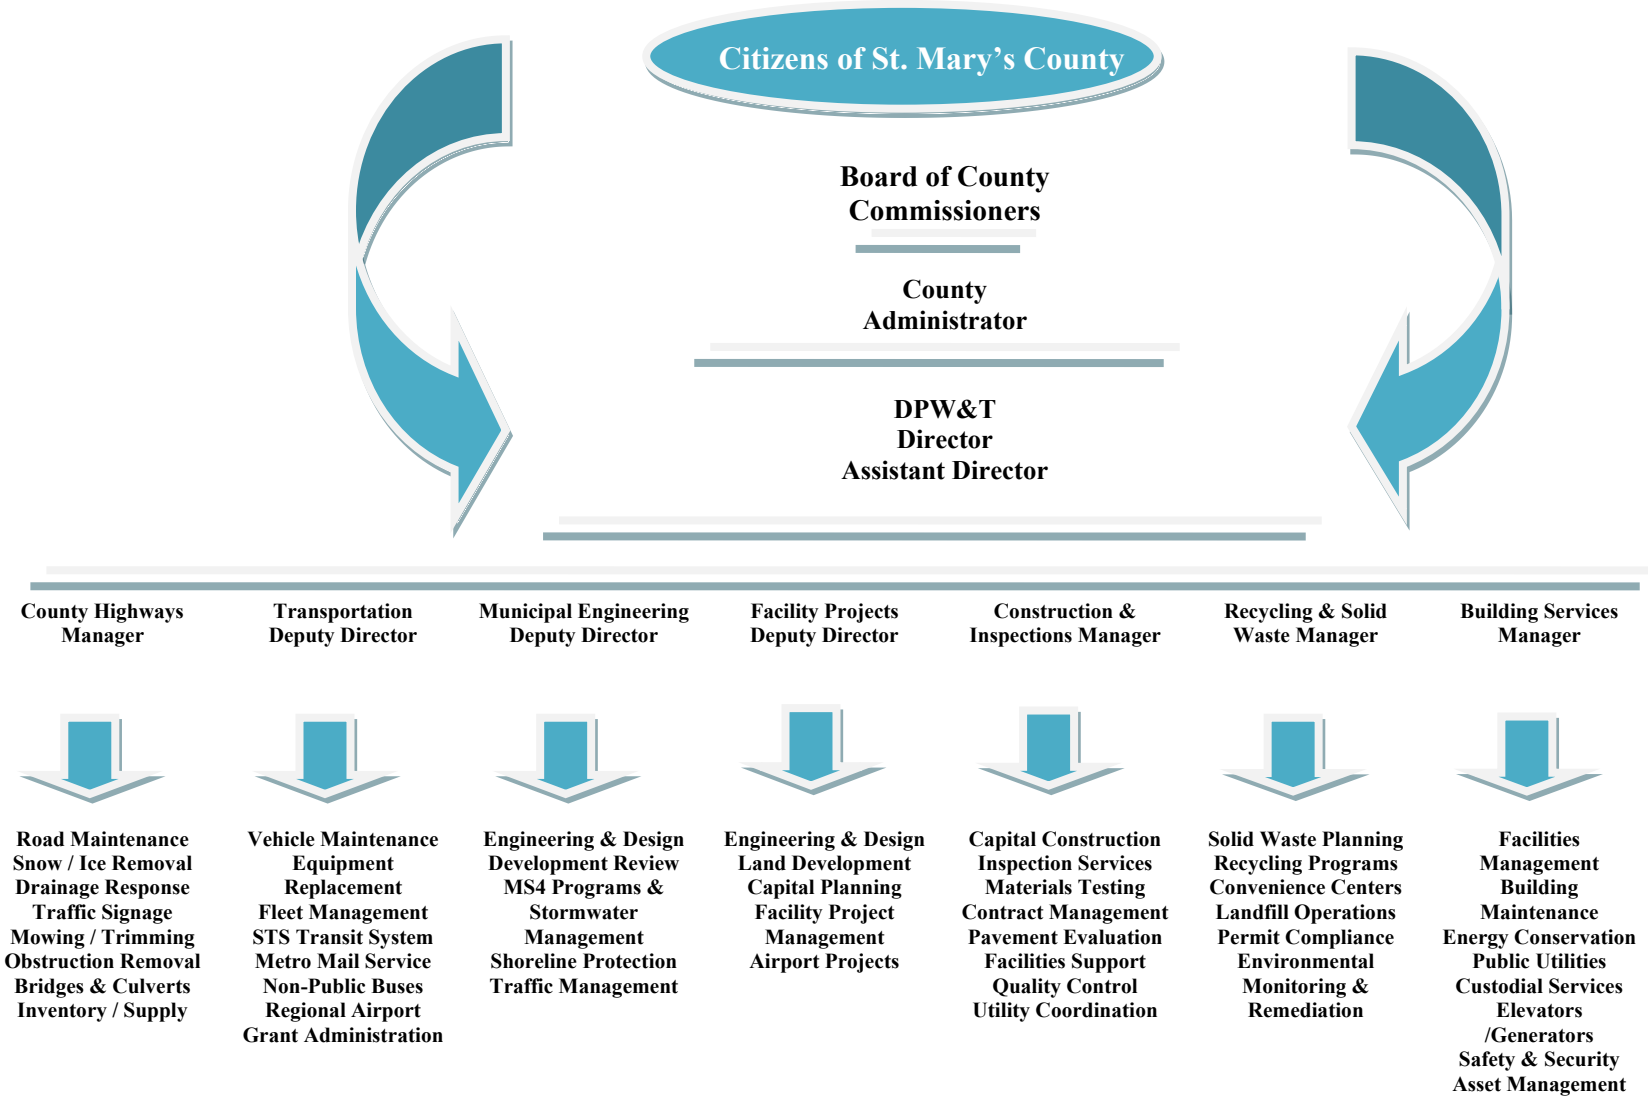

ST. MARY'S COUNTY DEPARTMENT OF PUBLIC WORKS & TRANSPORTATION

Mission Statement: "To serve the community of St. Mary's County by assuring its transportation / facilities management, development review, solid waste and recycling programs are properly planned, implemented and maintained".

Functional Organizational Chart

“SERVING THE COMMUNITY”